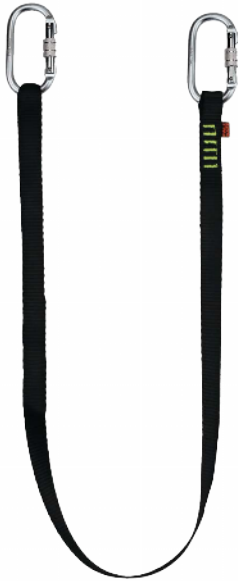

BASIC

FS032-LL

JYNX 4 LANYARD WEBBING

FS032 JYNX 4 is a single lanyard composed by 27mm polyester webbing and polyester heave duty stitches. The lime-colored seams contrast with the black webbing, making it easy to inspect the seams during periodic inspection.

TECHNICAL INFORMATION

LIFESPAN	10
MAXIMUM LOAD	CE - 120kg
INSPECTION	Yearly
TRACEABILITY	S/N QR Code
STANDARDS	CE - EN354:2010
INTRASTAT	56090000

PRODUCT PHOTOS

SPECIFICATIONS

MATERIAL	PES, Steel, Silicone
WEBBING TYPE	PES webbing 27 mm x 3 mm
CONNECTORS	2x FS802 screw lock 25kN (other combinations on request)
MAX LENGTH	2m
ENERGY ABSORBER	No
SEAMS PROTECTOR	No
SHARP EDGE TESTED	No
WEIGHT PER SIZE EAN PER SIZE	FS032-LL-1M - 0.09kg - 5605423731002 FS032-LL-1.5M - 0.13kg - 5605423730999

BASIC

FS032-LL

JYNX 4 LANYARD WEBBING

FS032 JYNX 4 é uma lanyard simples composta por fita de poliéster de 27mm e costuras de poliéster. As costuras lima contrastam com a fita preta, facilitando a inspeção das costuras durante a inspeção periódica.